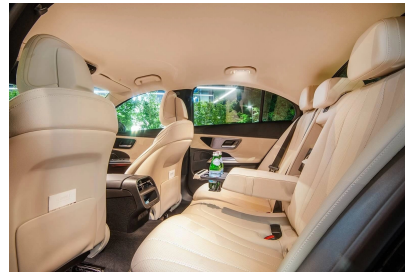

Contact:

Tel.: +44 20 3588 7000
Emergency phone: +44 20 3588 7000
E-mail:

Office:

Podium - Ealing Cross
85 Uxbridge Road
London W5 5TH

Company Details:

LDNChauffeur Worldwide
Licence: 458
Company No: 09252906